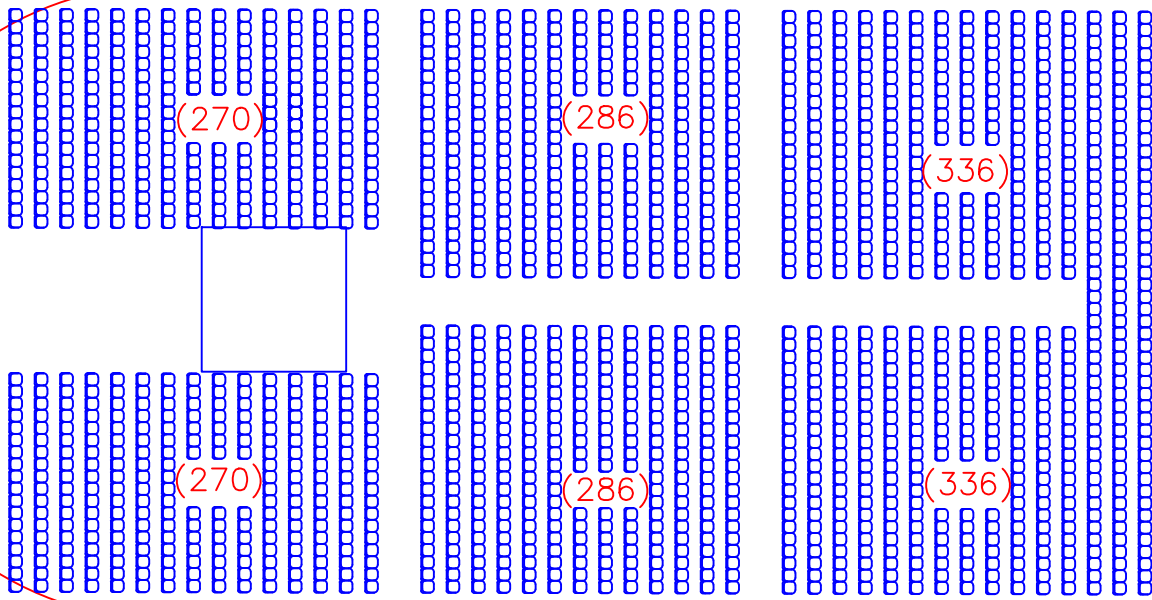

FORD AMPHITHEATER - NAMPA/BOISE, ID
LARGE CAPACITY SET

L5
128 L4
64 L3
128 L2
128 L1
112

BLEACHER: 1,136
FLOOR: 1,784
LAWN: UP TO 7,000

R4
128 R3
160 R2
160 R1
128